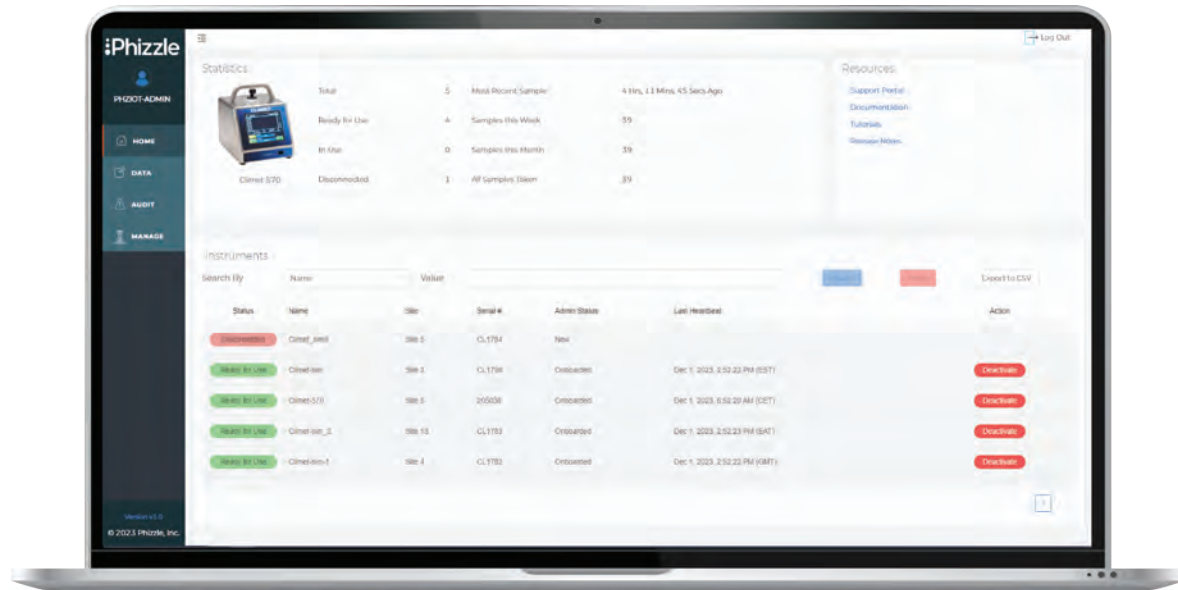

# Phizzle

## Digital Air Series

The only software-defined solution to automate data capture and remotely operate air particle counters

### Innovation: First of its kind

Digital Air is the only software-defined solution to automate data capture and remotely operate air particle counters used GMP/ISO applications.